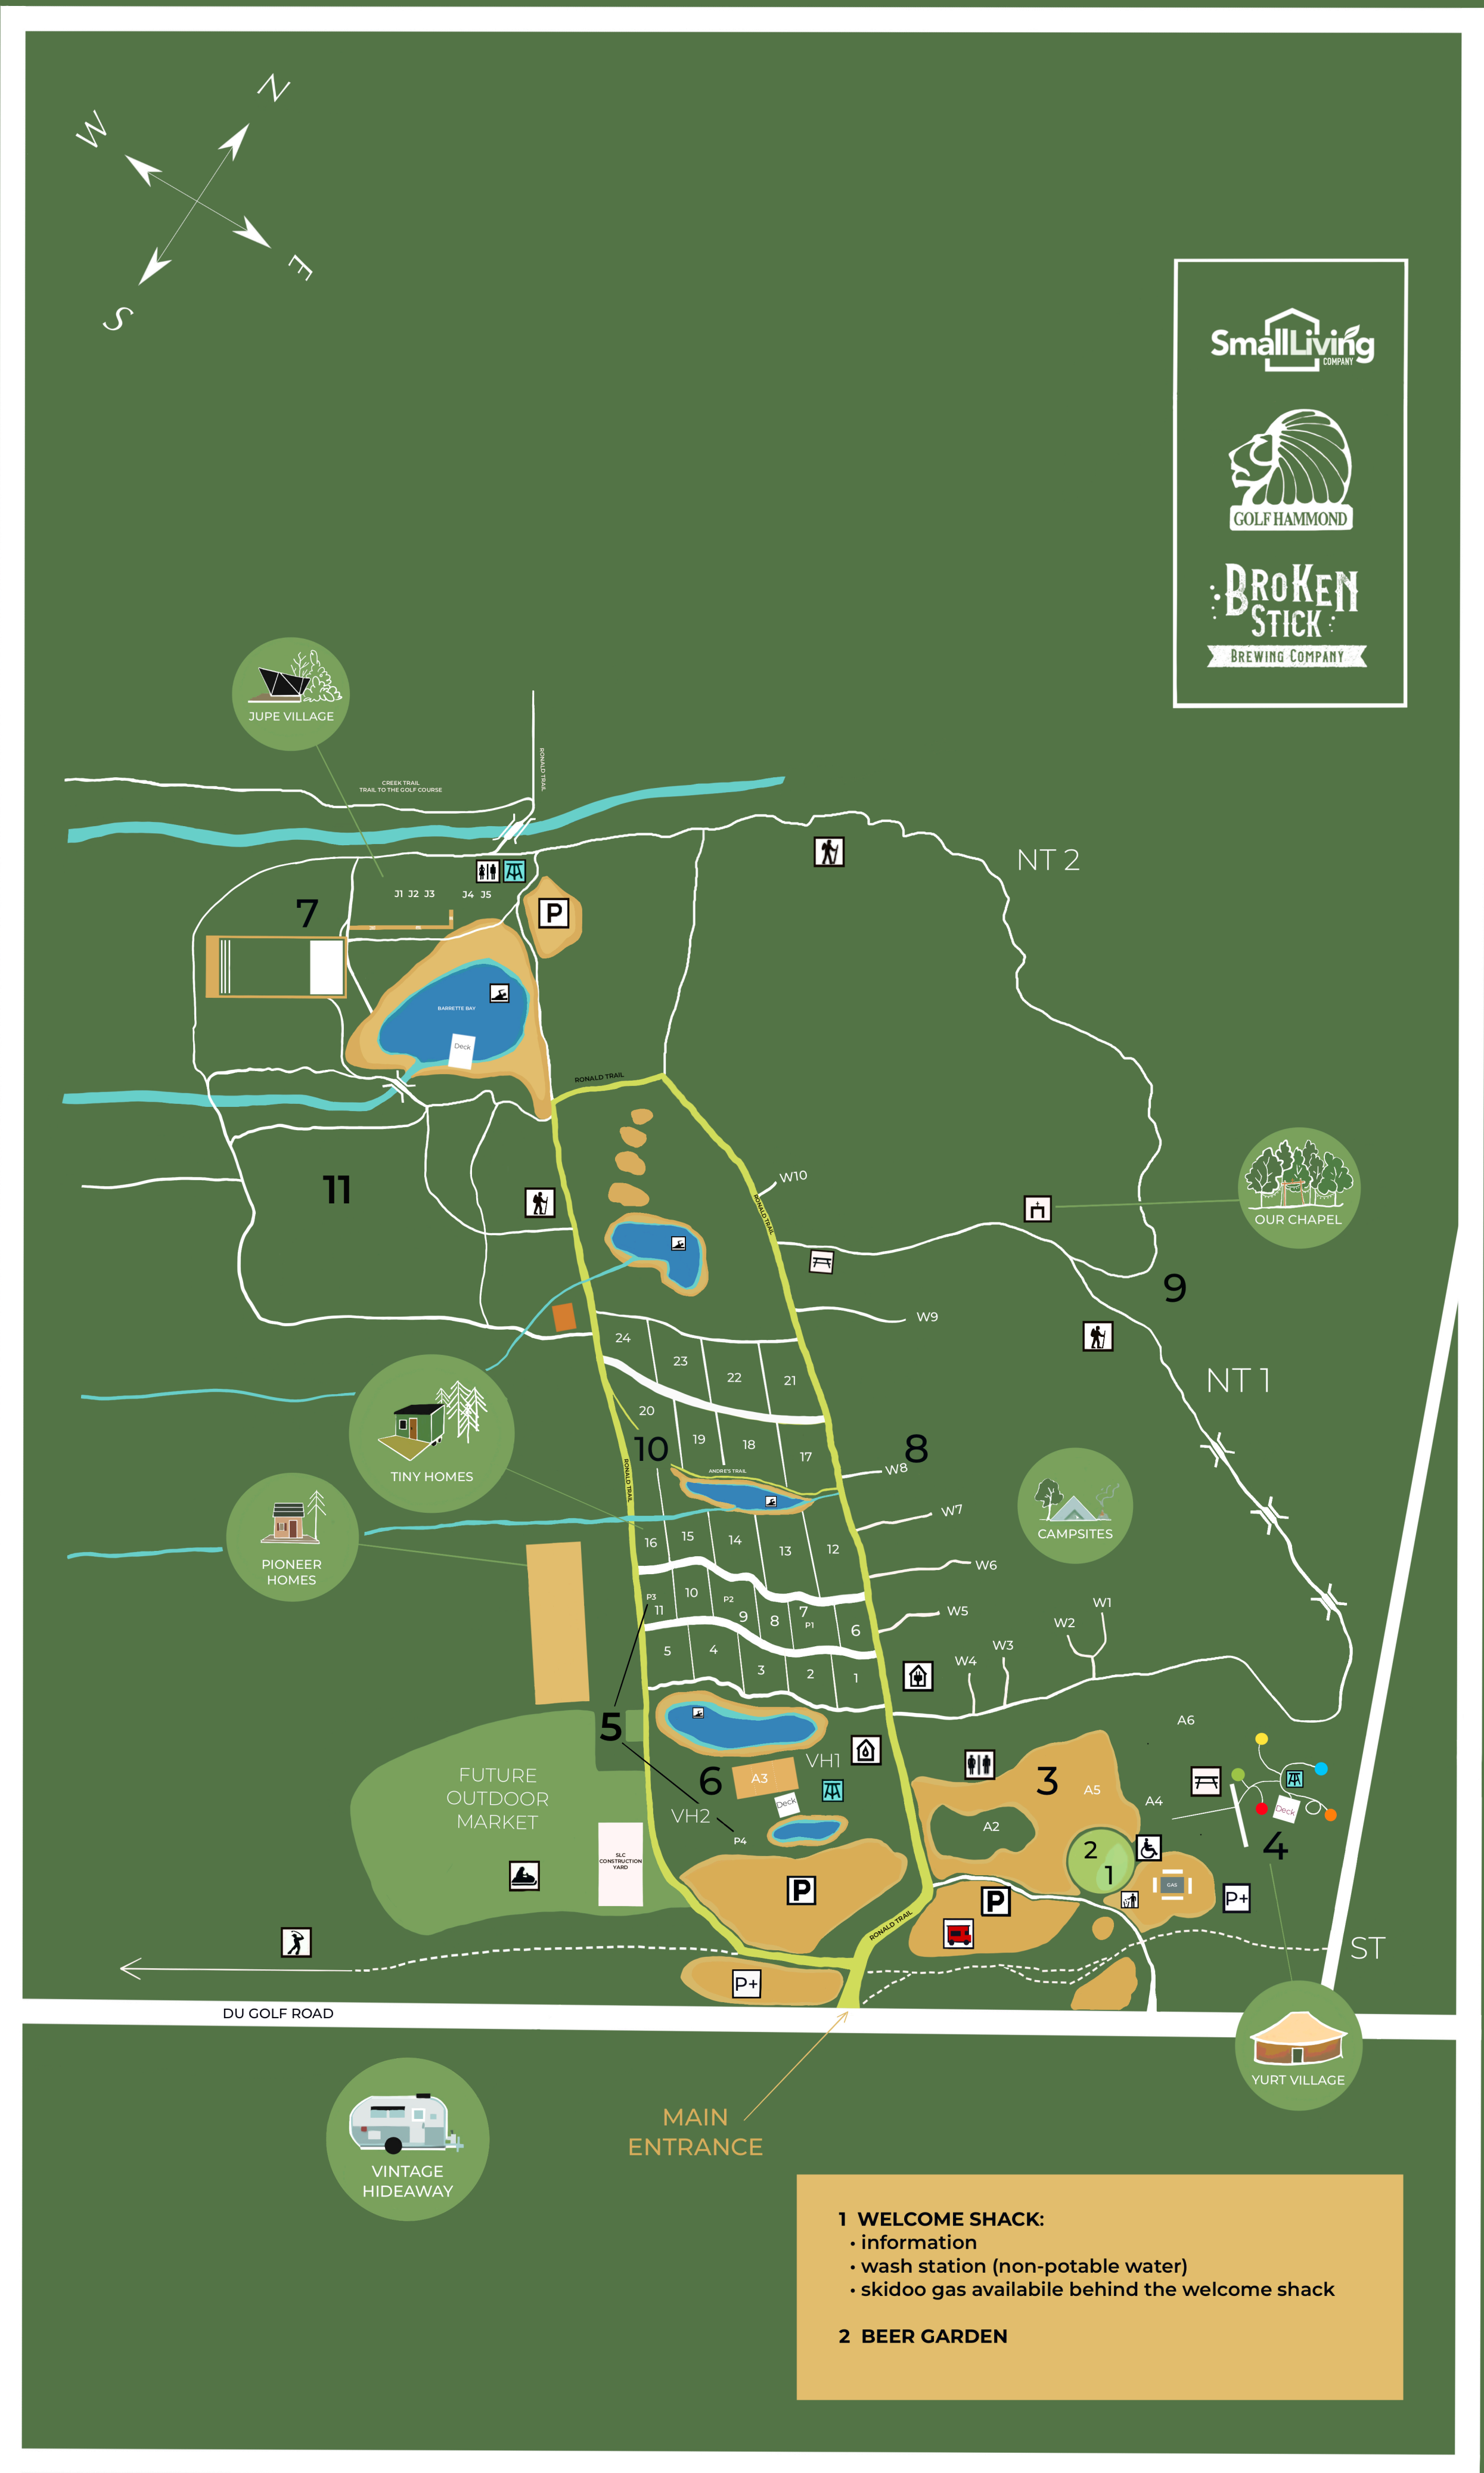

HAMMOND HILL

- 1 WELCOME SHACK
- 2 BEER GARDEN
- 3 ACTIVITIES
 - A1 GAMES FOR ADULTS
 - A2 PLAYGROUND
 - A3 VOLLEYBALL COURTS
 - A4 BBQ'S
 - A5 BEERSBEE
 - A6 SOCCER FIELD

- 4 YURT VILLAGE
 - Y1 ● Y4 ●
 - Y2 ● Y5 ●
 - Y3 ●

- 5 PIONEER HOMES
 - P1 LE VIEUX QUEBEC
 - P2 LE LOUISBOURG
 - P3 LE MAGASIN GENERAL
 - P4 LOG UNIT

- 6 AIRSTREAMS: VINTAGE HIDEAWAY
 - VH1 ROY
 - VH2 CHELSEA

- 7 JUPE VILLAGE
 - J1 J5 *
 - J2
 - J3
 - J4 *

- 8 WILDERNESS CAMPSITES
 - W1 W6 *W11
 - W2 W7 *W12
 - W3 W8 *W13
 - W4 W9
 - W5 W10

- 9 TRAILS
 - NT 1 NATURE TRAIL 1
 - NT NATURE TRAIL 2
 - ST SKIDOO TRAIL ENTRANCE

- 10 SLC VILLAGE PHASE 1
 - UNITS 1-24
- 11 FUTURE SLC VILLAGE
 - UNITS 25-33

1 WELCOME SHACK:

- information
- wash station (non-potable water)
- skidoo gas available behind the welcome shack

2 BEER GARDEN